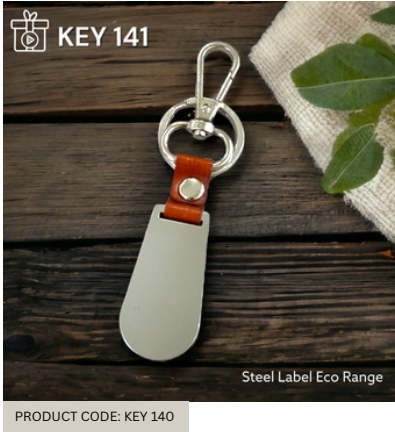

TULIP LONG LOOP BLACK

METAL KEYCHAINS

V LOOP CHROME