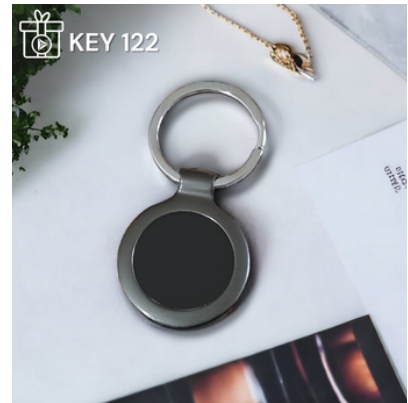

**OVAL CHROME/BLACK NICKLE**

PRODUCT CODE: KEY 112

**HOME GM**

# METAL KEYCHAINS

PRODUCT CODE: KEY 113

**MODERN CHAIR**

PRODUCT CODE: KEY 115

**BEIGE SOFA**

PRODUCT CODE: KEY 117

**LAMPS**

PRODUCT CODE: KEY 120

**CHINAPATI BLACK/CHROME**

PRODUCT CODE: KEY 121

**STAR CHROME**

PRODUCT CODE: KEY 122

**JK GM/BLACK ROUND**

PRODUCT CODE: KEY 124

**TIMES-WHO CHROME GM**

PRODUCT CODE: KEY 125

**TIMES-WHO BLACK GOLD**

PRODUCT CODE: KEY 126

**LADY FINGER CHORME**