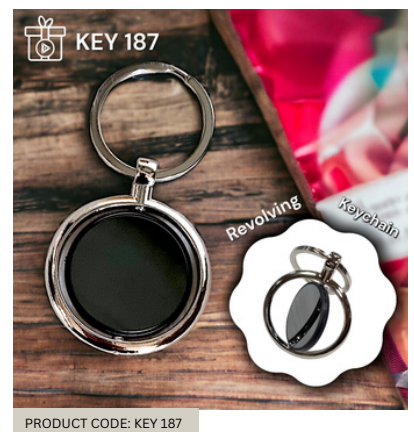

CHROME GM REVOLVING