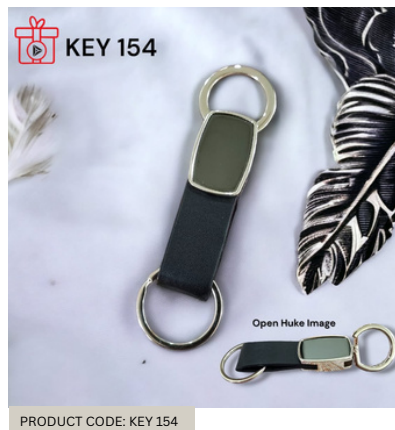

**TIMES-WHO BLACK GOLD**

PRODUCT CODE: KEY 126

**LADY FINGER CHORME**

**MINI HOOK WITH 2 RING**

**LEO DOCK HOOK KEYCHAIN**

# METAL KEYCHAINS

**V LOOP CHROME**

**G ROCK TAN LOOP WITH DOCK**

**CLUTCH ROUND HUKU DBL RING**

**GOLD FRAME**

**SLIVER FRAME**

**HOOK OPENER BLACK**

**ECO GM ROUND RECTANGLE**

**PLAZO HOOK GM**

**50 YRS CALENDER KEYCHAIN**